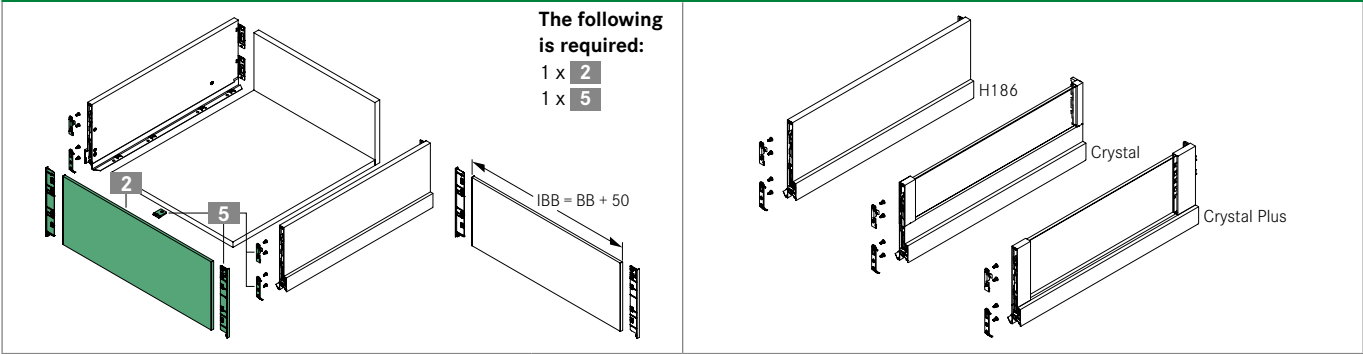

NOVA PRO SCALA

F8 inset panel for cutting to length – set pack

F8 inset panel for inset drawer H90

F8 inset panel for inset drawer H90 with rectangular railing

ORDER INFORMATION

1 F8 inset panel for inset drawer H90 Single item: for cutting to length incl. cardboard drilling template											
L	Stone			Ice			Silver				
	Art.-no.	PU		Art.-no.	PU		Art.-no.	PU			
1160	F102101371	511		F102105357	511		F102105069	511			
2 F8 inset panel for inset drawer H186, rectangular railing, Crystal and Crystal Plus Single item: for cutting to length incl. cardboard drilling template											
L	Stone			Ice			Silver				
	Art.-no.	PU		Art.-no.	PU		Art.-no.	PU			
1160	F102101379	507		F102105358	507		F102105070	507			
3 Accessories F8 inset panel for inset drawer H90 Set: F8 cover cap (2x), installation hook (2x), special screws (4x) and front-bottom connector (2x)											
H	Stone			Ice			Silver				
	Art.-no.	PU		Art.-no.	PU		Art.-no.	PU			
H90	F102109510	517		F102109511	517		F102109512	517			
4 Accessories F8 inset panel for inset drawer H90 with rectangular railing Set: F8 cover cap (2x), installation hook (2x), special screws (6x) and front-bottom connector (2x)											
H	Stone			Ice			Silver				
	Art.-no.	PU		Art.-no.	PU		Art.-no.	PU			
H186	F102109516	517		F102109517	517		F102109518	517			

PAGE REFERENCES

Drawer sides	13	Steel back panels	58	Sensomatic	81
Slides	34	Designer panels	64	Organising systems	103
Inset panel set	42	Accessories	66	Assembly technology	116

F8 inset panel for inset drawer H186, Crystal and Crystal Plus

H	Stone			Ice			Silver		
	Art.-no.	PU		Art.-no.	PU		Art.-no.	PU	
H186	F102109513	517		F102109514	517		F102109515	517	

LEGEND

H	Height
L	Length