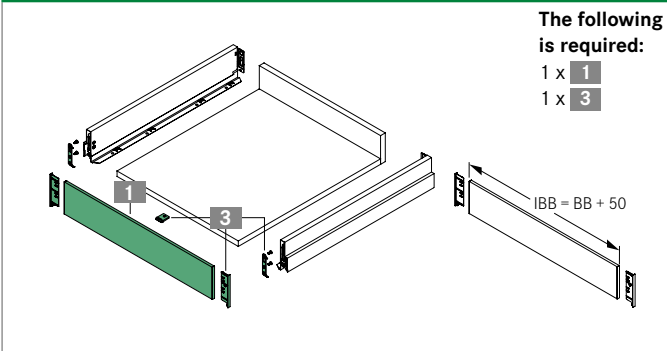

NOVA PRO SCALA

F8 inset panel for cutting to length – set pack

F8 inset panel for inset drawer H90

F8 inset panel for inset drawer H90 with rectangular railing

ORDER INFORMATION

1 F8 inset panel for inset drawer H90 Single item: for cutting to length incl. cardboard drilling template											
L	Stone			Ice			Silver				
	Art.-no.	PU		Art.-no.	PU		Art.-no.	PU			
1160	F102101371	511		F102105357	511		F102105069	511			
2 F8 inset panel for inset drawer H186, rectangular railing, Crystal and Crystal Plus Single item: for cutting to length incl. cardboard drilling template											
L	Stone			Ice			Silver				
	Art.-no.	PU		Art.-no.	PU		Art.-no.	PU			
1160	F102101379	507		F102105358	507		F102105070	507			
3 Accessories F8 inset panel for inset drawer H90 Set: F8 cover cap (2x), installation hook (2x), special screws (4x) and front-bottom connector (2x)											
H	Stone			Ice			Silver				
	Art.-no.	PU		Art.-no.	PU		Art.-no.	PU			
H90	F102109510	517		F102109511	517		F102109512	517			
4 Accessories F8 inset panel for inset drawer H90 with rectangular railing Set: F8 cover cap (2x), installation hook (2x), special screws (6x) and front-bottom connector (2x)											
H	Stone			Ice			Silver				
	Art.-no.	PU		Art.-no.	PU		Art.-no.	PU			
H186	F102109516	517		F102109517	517		F102109518	517			

PAGE REFERENCES

Drawer sides	13	Steel back panels	58	Sensomatic	81
Slides	34	Designer panels	64	Organising systems	103
Inset panel set	42	Accessories	66	Assembly technology	116

F8 inset panel for inset drawer H186, Crystal and Crystal Plus

**The following
is required:**

- 1 x **2**
- 1 x **5**

5 Accessories F8 inset panel for inset drawer H186, Crystal and Crystal Plus
**Set: F8 cover cap (2x), installation hook (2x), front clip (2x),
 special screws (8x) and front-bottom connector (2x)**

H	Stone			Ice			Silver		
	Art.-no.	PU		Art.-no.	PU		Art.-no.	PU	
H186	F102109513	517		F102109514	517		F102109515	517	

LEGEND

H	Height
L	Length