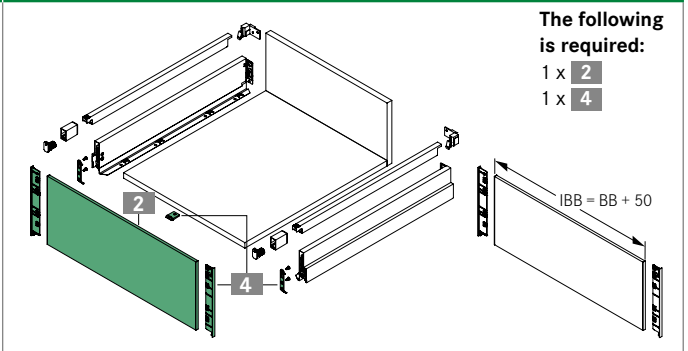

NOVA PRO SCALA

F8 inset panel for cutting to length – set pack

F8 inset panel for inset drawer H90

F8 inset panel for inset drawer H90 with rectangular railing

ORDER INFORMATION

1 F8 inset panel for inset drawer H90 Single item: for cutting to length incl. cardboard drilling template											
L	Stone			Ice			Silver				
	Art.-no.	PU		Art.-no.	PU		Art.-no.	PU			
1160	F102101371	511		F102105357	511		F102105069	511			
2 F8 inset panel for inset drawer H186, rectangular railing, Crystal and Crystal Plus Single item: for cutting to length incl. cardboard drilling template											
L	Stone			Ice			Silver				
	Art.-no.	PU		Art.-no.	PU		Art.-no.	PU			
1160	F102101379	507		F102105358	507		F102105070	507			
3 Accessories F8 inset panel for inset drawer H90 Set: F8 cover cap (2x), installation hook (2x), special screws (4x) and front-bottom connector (2x)											
H	Stone			Ice			Silver				
	Art.-no.	PU		Art.-no.	PU		Art.-no.	PU			
H90	F102109510	517		F102109511	517		F102109512	517			
4 Accessories F8 inset panel for inset drawer H90 with rectangular railing Set: F8 cover cap (2x), installation hook (2x), special screws (6x) and front-bottom connector (2x)											
H	Stone			Ice			Silver				
	Art.-no.	PU		Art.-no.	PU		Art.-no.	PU			
H186	F102109516	517		F102109517	517		F102109518	517			

PAGE REFERENCES

Drawer sides	13	Steel back panels	58	Sensomatic	81
Slides	34	Designer panels	64	Organising systems	103
Inset panel set	42	Accessories	66	Assembly technology	116

F8 inset panel for inset drawer H186, Crystal and Crystal Plus

**The following
is required:**

- 1 x **2**
- 1 x **5**

5 Accessories F8 inset panel for inset drawer H186, Crystal and Crystal Plus
**Set: F8 cover cap (2x), installation hook (2x), front clip (2x),
 special screws (8x) and front-bottom connector (2x)**

H	Stone			Ice			Silver		
	Art.-no.	PU		Art.-no.	PU		Art.-no.	PU	
H186	F102109513	517		F102109514	517		F102109515	517	

LEGEND

H	Height
L	Length