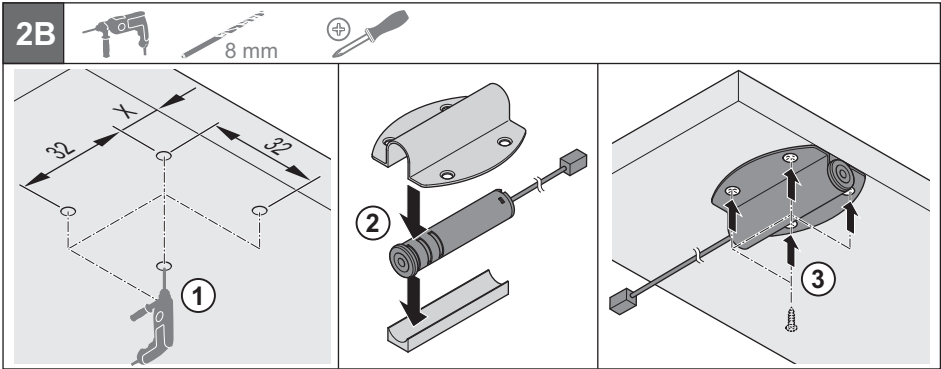

LED Switches

833.89.040
833.89.041
833.89.042
833.89.043

| 12 V System | 24 V System | 350 mA System | 700 mA System | W | T _A | □ mm | ~ = |
|-------------|-------------|---------------|------------------------------------|------------------------------------|--|-------------|-----|
| 833.89.040 | | 0.3 W – 30 W | -10 °C – +45 °C 14 °F – +113 °F | Ø13 x 60 mm | 833.74.900 833.74.901 833.77.900 833.77.901 833.80.900 833.80.901 833.83.900 833.83.901 | | |
| 833.89.041 | | | | | | Ø13 x 60 mm | |
| 833.89.042 | | | | Ø13 x 65 mm | | | |
| 833.89.043 | | | | Ø13 x 60 mm | | | |
| 833.89.044 | | | | Ø14 x 29.5 mm | | | |
| | | | | -10 °C – +45 °C 14 °F – +113 °F | | | |

Maße in mm – Dimensions in mm – Medidas en mm

HDE 22/11/2010

732.28.398

| | | | |
|------------|--|---|-----------------|
| 833.89.040 | | | x = 0 – 80 mm |
| 833.89.041 | | | x = 0 – 80 mm |
| 833.89.042 | | | x = 0 – 5000 mm |
| 833.89.043 | | – | – |
| 833.89.044 | | – | – |