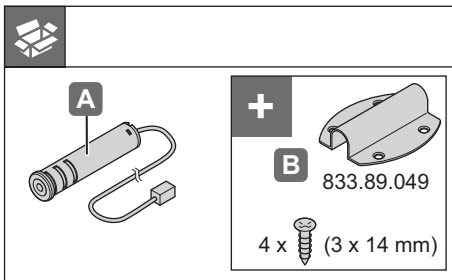

LED Switches

833.89.040
833.89.041
833.89.042
833.89.043

| 12 V System | 24 V System | 350 mA System | 700 mA System | W | T _A | □ mm | ~ = |
|-------------|-------------|---------------|------------------------------------|------------------------------------|--|-------------|-----|
| 833.89.040 | | 0.3 W – 30 W | -10 °C – +45 °C 14 °F – +113 °F | Ø13 x 60 mm | 833.74.900 833.74.901 833.77.900 833.77.901 833.80.900 833.80.901 833.83.900 833.83.901 | | |
| 833.89.041 | | | | | | Ø13 x 60 mm | |
| 833.89.042 | | | | Ø13 x 65 mm | | | |
| 833.89.043 | | | | Ø13 x 60 mm | | | |
| 833.89.044 | | | | Ø14 x 29.5 mm | | | |
| | | | | -10 °C – +45 °C 14 °F – +113 °F | | | |

Maße in mm – Dimensions in mm – Medidas en mm

HDE 22/11/2010

732.28.398

| | | | |
|------------|--|---|-----------------|
| 833.89.040 | | | x = 0 – 80 mm |
| 833.89.041 | | | x = 0 – 80 mm |
| 833.89.042 | | | x = 0 – 5000 mm |
| 833.89.043 | | – | – |
| 833.89.044 | | – | – |

Maße in mm – Dimensions in mm – Medidas en mm

HDE 22/1/2010

732.28.398