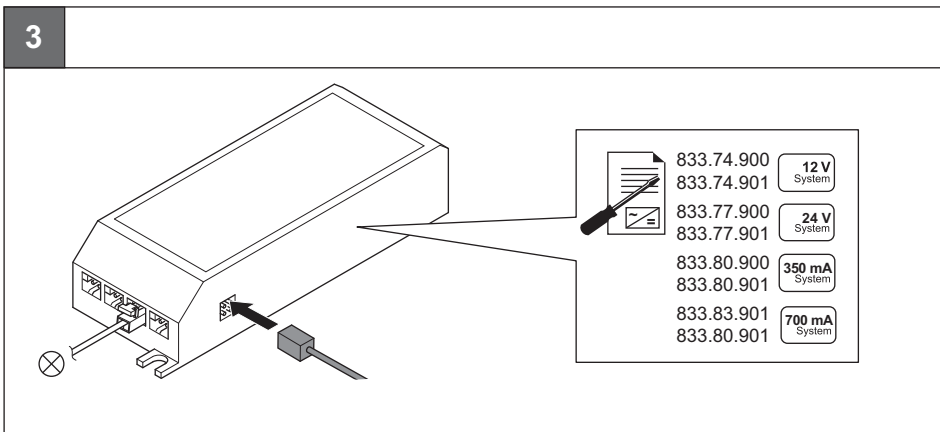

LED Switches

833.89.040
833.89.041
833.89.042
833.89.043

| 12 V System | 24 V System | 350 mA System | 700 mA System | W | T _A | □ mm | ~ = |
|-------------|-------------|---------------|------------------------------------|------------------------------------|--|-------------|-----|
| 833.89.040 | | 0.3 W – 30 W | -10 °C – +45 °C 14 °F – +113 °F | Ø13 x 60 mm | 833.74.900 833.74.901 833.77.900 833.77.901 833.80.900 833.80.901 833.83.900 833.83.901 | | |
| 833.89.041 | | | | | | Ø13 x 60 mm | |
| 833.89.042 | | | | Ø13 x 65 mm | | | |
| 833.89.043 | | | | Ø13 x 60 mm | | | |
| 833.89.044 | | | | Ø14 x 29.5 mm | | | |
| | | | | -10 °C – +45 °C 14 °F – +113 °F | | | |

Maße in mm – Dimensions in mm – Medidas en mm

HDE 22/11/2010

732.28.398

| | | | |
|------------|--|---|-----------------|
| 833.89.040 | | | x = 0 – 80 mm |
| 833.89.041 | | | x = 0 – 80 mm |
| 833.89.042 | | | x = 0 – 5000 mm |
| 833.89.043 | | – | – |
| 833.89.044 | | – | – |

Maße in mm – Dimensions in mm – Medidas en mm

HDE 22/1/2010

732.28.398