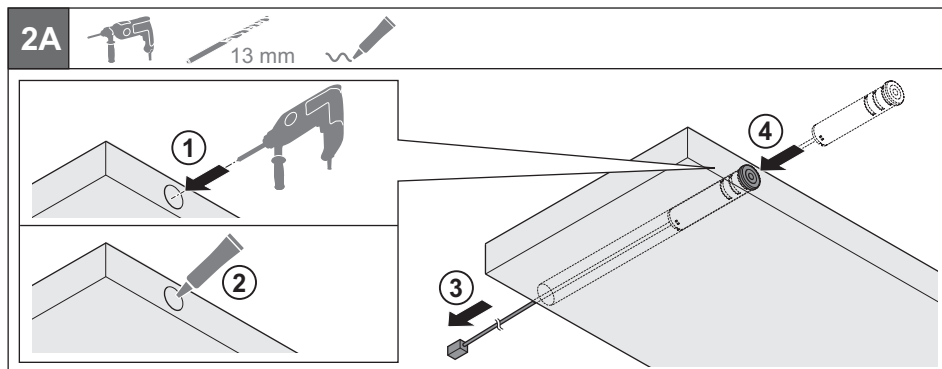

LED Switches

833.89.040
833.89.041
833.89.042
833.89.043

| 12 V System | 24 V System | 350 mA System | 700 mA System | W | T _A | □ mm | ~ = |
|-------------|-------------|---------------|------------------------------------|------------------------------------|--|-------------|-----|
| 833.89.040 | | 0.3 W – 30 W | -10 °C – +45 °C 14 °F – +113 °F | Ø13 x 60 mm | 833.74.900 833.74.901 833.77.900 833.77.901 833.80.900 833.80.901 833.83.900 833.83.901 | | |
| 833.89.041 | | | | | | Ø13 x 60 mm | |
| 833.89.042 | | | | Ø13 x 65 mm | | | |
| 833.89.043 | | | | Ø13 x 60 mm | | | |
| 833.89.044 | | | | Ø14 x 29.5 mm | | | |
| | | | | -10 °C – +45 °C 14 °F – +113 °F | | | |

Maße in mm – Dimensions in mm – Medidas en mm

HDE 22/11/2010

732.28.398

| | | | |
|------------|--|---|-----------------|
| 833.89.040 | | | x = 0 – 80 mm |
| 833.89.041 | | | x = 0 – 80 mm |
| 833.89.042 | | | x = 0 – 5000 mm |
| 833.89.043 | | – | – |
| 833.89.044 | | – | – |