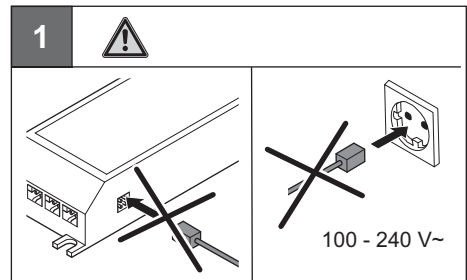

LED Switches

833.89.040
833.89.041
833.89.042
833.89.043

| 12 V System | 24 V System | 350 mA System | 700 mA System | W | T _A | □ mm | ~ = |
|-------------|-------------|---------------|------------------------------------|------------------------------------|--|-------------|-----|
| 833.89.040 | | 0.3 W – 30 W | -10 °C – +45 °C 14 °F – +113 °F | Ø13 x 60 mm | 833.74.900 833.74.901 833.77.900 833.77.901 833.80.900 833.80.901 833.83.900 833.83.901 | | |
| 833.89.041 | | | | | | Ø13 x 60 mm | |
| 833.89.042 | | | | Ø13 x 65 mm | | | |
| 833.89.043 | | | | Ø13 x 60 mm | | | |
| 833.89.044 | | | | Ø14 x 29.5 mm | | | |
| | | | | -10 °C – +45 °C 14 °F – +113 °F | | | |

Maße in mm – Dimensions in mm – Medidas en mm

HDE 22/11/2010

732.28.398

| | | | |
|------------|--|---|-----------------|
| 833.89.040 | | | x = 0 – 80 mm |
| 833.89.041 | | | x = 0 – 80 mm |
| 833.89.042 | | | x = 0 – 5000 mm |
| 833.89.043 | | – | – |
| 833.89.044 | | – | – |