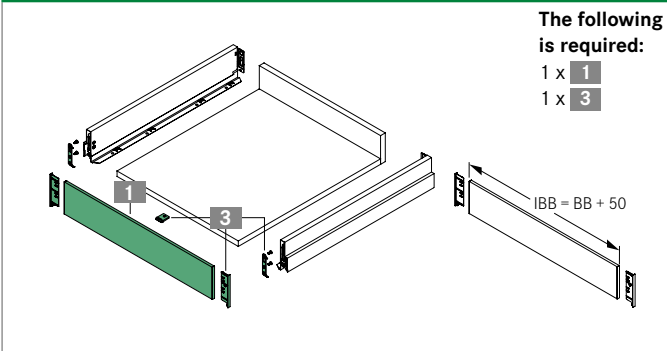

NOVA PRO SCALA

F8 inset panel for cutting to length – set pack

F8 inset panel for inset drawer H90

F8 inset panel for inset drawer H90 with rectangular railing

ORDER INFORMATION

1 F8 inset panel for inset drawer H90 Single item: for cutting to length incl. cardboard drilling template											
L	Stone			Ice			Silver				
	Art.-no.	PU		Art.-no.	PU		Art.-no.	PU			
1160	F102101371	511		F102105357	511		F102105069	511			
2 F8 inset panel for inset drawer H186, rectangular railing, Crystal and Crystal Plus Single item: for cutting to length incl. cardboard drilling template											
L	Stone			Ice			Silver				
	Art.-no.	PU		Art.-no.	PU		Art.-no.	PU			
1160	F102101379	507		F102105358	507		F102105070	507			
3 Accessories F8 inset panel for inset drawer H90 Set: F8 cover cap (2x), installation hook (2x), special screws (4x) and front-bottom connector (2x)											
H	Stone			Ice			Silver				
	Art.-no.	PU		Art.-no.	PU		Art.-no.	PU			
H90	F102109510	517		F102109511	517		F102109512	517			
4 Accessories F8 inset panel for inset drawer H90 with rectangular railing Set: F8 cover cap (2x), installation hook (2x), special screws (6x) and front-bottom connector (2x)											
H	Stone			Ice			Silver				
	Art.-no.	PU		Art.-no.	PU		Art.-no.	PU			
H186	F102109516	517		F102109517	517		F102109518	517			

PAGE REFERENCES

Drawer sides	13	Steel back panels	58	Sensomatic	81
Slides	34	Designer panels	64	Organising systems	103
Inset panel set	42	Accessories	66	Assembly technology	116

F8 inset panel for inset drawer H186, Crystal and Crystal Plus

5 Accessories F8 inset panel for inset drawer H186, Crystal and Crystal Plus
 Set: F8 cover cap (2x), installation hook (2x), front clip (2x), special screws (8x) and front-bottom connector (2x)

H	Stone			Ice			Silver		
	Art.-no.	PU		Art.-no.	PU		Art.-no.	PU	
H186	F102109513	517		F102109514	517		F102109515	517	

LEGEND

H Height
 L Length