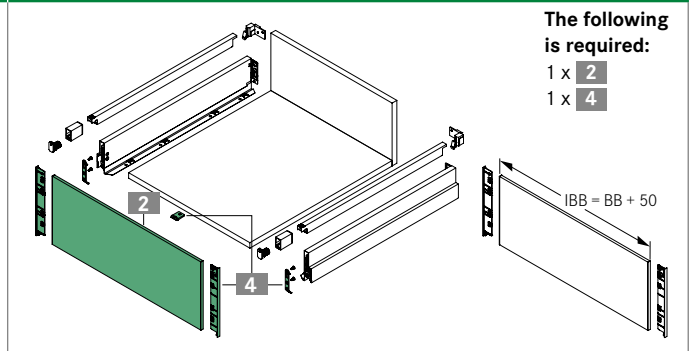

NOVA PRO SCALA

F8 inset panel for cutting to length – set pack

F8 inset panel for inset drawer H90

F8 inset panel for inset drawer H90 with rectangular railing

ORDER INFORMATION

1 F8 inset panel for inset drawer H90 Single item: for cutting to length incl. cardboard drilling template											
L	Stone			Ice			Silver				
	Art.-no.	PU		Art.-no.	PU		Art.-no.	PU			
1160	F102101371	511		F102105357	511		F102105069	511			
2 F8 inset panel for inset drawer H186, rectangular railing, Crystal and Crystal Plus Single item: for cutting to length incl. cardboard drilling template											
L	Stone			Ice			Silver				
	Art.-no.	PU		Art.-no.	PU		Art.-no.	PU			
1160	F102101379	507		F102105358	507		F102105070	507			
3 Accessories F8 inset panel for inset drawer H90 Set: F8 cover cap (2x), installation hook (2x), special screws (4x) and front-bottom connector (2x)											
H	Stone			Ice			Silver				
	Art.-no.	PU		Art.-no.	PU		Art.-no.	PU			
H90	F102109510	517		F102109511	517		F102109512	517			
4 Accessories F8 inset panel for inset drawer H90 with rectangular railing Set: F8 cover cap (2x), installation hook (2x), special screws (6x) and front-bottom connector (2x)											
H	Stone			Ice			Silver				
	Art.-no.	PU		Art.-no.	PU		Art.-no.	PU			
H186	F102109516	517		F102109517	517		F102109518	517			

PAGE REFERENCES

Drawer sides	13	Steel back panels	58	Sensomatic	81
Slides	34	Designer panels	64	Organising systems	103
Inset panel set	42	Accessories	66	Assembly technology	116

F8 inset panel for inset drawer H186, Crystal and Crystal Plus

5 Accessories F8 inset panel for inset drawer H186, Crystal and Crystal Plus
 Set: F8 cover cap (2x), installation hook (2x), front clip (2x), special screws (8x) and front-bottom connector (2x)

H	Stone			Ice			Silver		
	Art.-no.	PU		Art.-no.	PU		Art.-no.	PU	
H186	F102109513	517		F102109514	517		F102109515	517	

LEGEND

H Height
 L Length