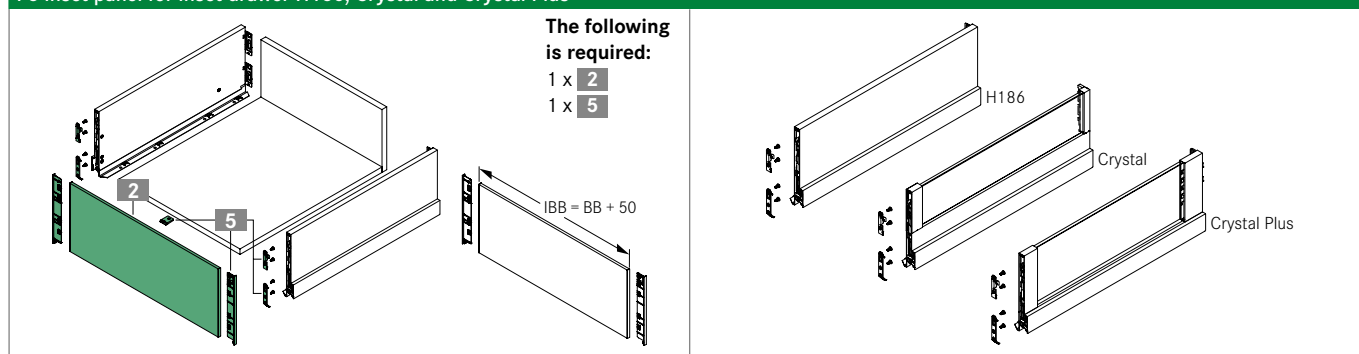

NOVA PRO SCALA

F8 inset panel for cutting to length – set pack

F8 inset panel for inset drawer H90

F8 inset panel for inset drawer H90 with rectangular railing

ORDER INFORMATION

1 F8 inset panel for inset drawer H90 Single item: for cutting to length incl. cardboard drilling template											
L	Stone			Ice			Silver				
	Art.-no.	PU		Art.-no.	PU		Art.-no.	PU			
1160	F102101371	511		F102105357	511		F102105069	511			
2 F8 inset panel for inset drawer H186, rectangular railing, Crystal and Crystal Plus Single item: for cutting to length incl. cardboard drilling template											
L	Stone			Ice			Silver				
	Art.-no.	PU		Art.-no.	PU		Art.-no.	PU			
1160	F102101379	507		F102105358	507		F102105070	507			
3 Accessories F8 inset panel for inset drawer H90 Set: F8 cover cap (2x), installation hook (2x), special screws (4x) and front-bottom connector (2x)											
H	Stone			Ice			Silver				
	Art.-no.	PU		Art.-no.	PU		Art.-no.	PU			
H90	F102109510	517		F102109511	517		F102109512	517			
4 Accessories F8 inset panel for inset drawer H90 with rectangular railing Set: F8 cover cap (2x), installation hook (2x), special screws (6x) and front-bottom connector (2x)											
H	Stone			Ice			Silver				
	Art.-no.	PU		Art.-no.	PU		Art.-no.	PU			
H186	F102109516	517		F102109517	517		F102109518	517			

PAGE REFERENCES

Drawer sides	13	Steel back panels	58	Sensomatic	81
Slides	34	Designer panels	64	Organising systems	103
Inset panel set	42	Accessories	66	Assembly technology	116

F8 inset panel for inset drawer H186, Crystal and Crystal Plus

5 Accessories F8 inset panel for inset drawer H186, Crystal and Crystal Plus
 Set: F8 cover cap (2x), installation hook (2x), front clip (2x), special screws (8x) and front-bottom connector (2x)

H	Stone			Ice			Silver		
	Art.-no.	PU		Art.-no.	PU		Art.-no.	PU	
H186	F102109513	517		F102109514	517		F102109515	517	

LEGEND

H Height
 L Length